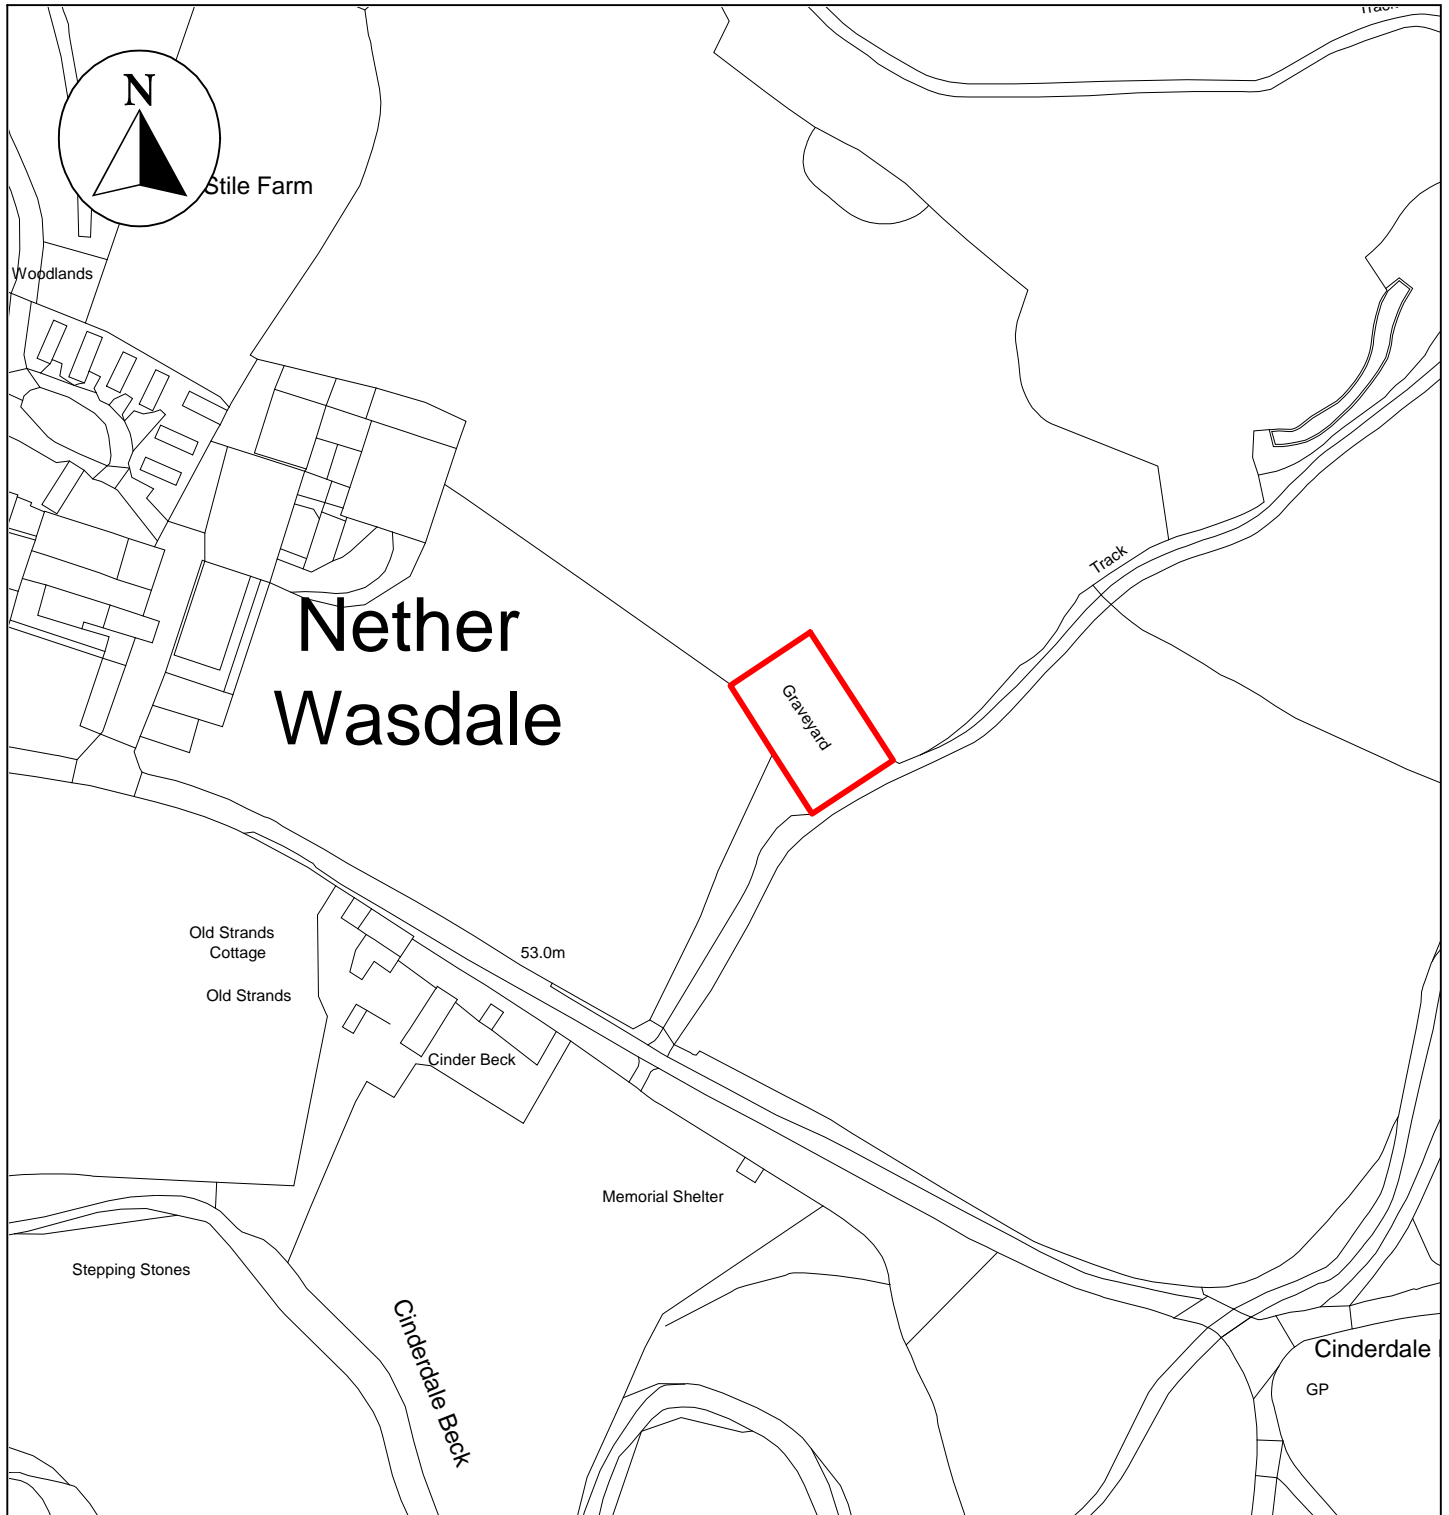

Public Space Protection Order Cumberland Council 2024

ANTI-SOCIAL BEHAVIOUR CRIME AND
POLICING ACT 2014

Nether Wasdale Cemetery, Gosforth, CA20 1ET

Neighbourhoods
Education and Enforcement
Allerdale House
Workington
CA14 3YJ

Scale: 1 : 1,750
Date: February 2024

©crown copyright database rights 2024
ordnance survey AC0000861732